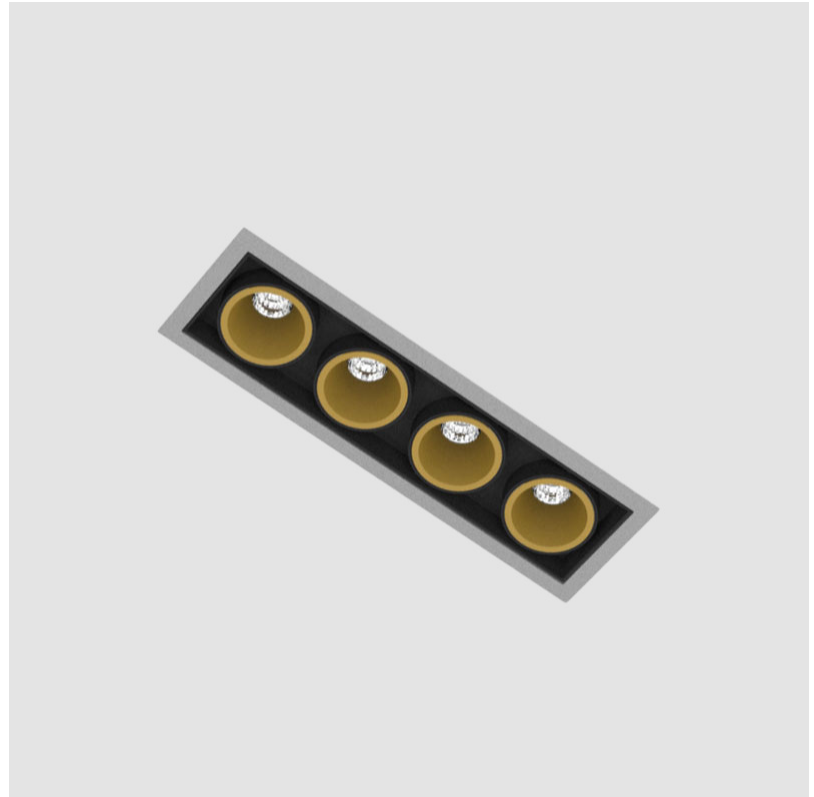

GENERAL

Series: Magiq
Subseries: Magiq 4 Cell Korona
Brand: Prolicht
Division: Architectural
Mounting Type: Recessed
Mounting Location: Ceiling
Subcategory: Downlight

PHYSICAL

Shape: Rectangle
Length (mm): 145
Length (in): 5 ¹¹/₁₆
Width (mm): 45
Width (in): 1 ³/₄
Height (mm): 64
Height (in): 2 ¹/₂
Ceiling Thickness (mm): 5 - 30
Min. Recessing Depth (mm): 100
Min. Recessing Depth (in): 3 ¹⁵/₁₆
Light Distribution: Downlight
Fixture Finish: SSR / BKV / CWI / CRY / HAB / UFT / ITA / RUA / FTG / MYG / LOD / PUS / FRO / FUP / KIA / POP / BLS / SPG / MEY / GOH / GUM / CHC / COM / ABZ / JAG / OBR / MOS / ROR
Holder Finish: WHI / BLK
Fixture Material: Aluminum Die Cast
Cut-out Measurements: 138mm / 5 7/16" x 38mm / 1 1/2"

ELECTRICAL

Lamp Type: LED (Zhaga Standard)
Input Wattage (W): 14.3
Total Output Wattage (W): 13.3
Dimming: Tri-Mode (Non-Dimming and Phase Dimming (120Vac only) and 0-10V Dimming)
Driver Included: No
Driver Location: Remote
Driver Type: Constant Current - Universal
Driver Class: Class 2
Input Voltage (V): 120 - 277
Constant Current (MA): 1050

LED

Number of LEDs: 4
Color Temperature (°K): 2700 / 3000 / 3500 / 4000
Max. Delivered Lumen (lm): Max 880
Nominal Lumen (lm): 880 / 950 / 970 / 990
CRI: >90 CRI
Lamp Life (hrs): 50000

OPTICAL

Reflector: 8 / 14 / 34

RATINGS AND CERTIFICATIONS

Certified By: CSA Certified to UL and CSA Standards
IP rating: IP20