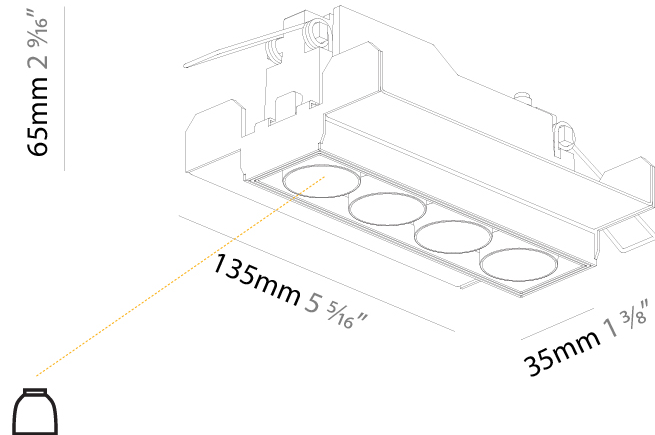

PHYSICAL

Shape: Rectangle
Length (mm): 135
Length (in): 5 ⁵/₁₆
Width (mm): 35
Width (in): 1 ³/₈
Height (mm): 65
Height (in): 2 ⁹/₁₆
Ceiling Thickness (mm): 12.5
Ceiling Thickness (in): 1/2
Min. Recessing Depth (mm): 100
Min. Recessing Depth (in): 3 ¹⁵/₁₆
Light Distribution: Downlight
Weight (kg): 0.403
Weight (lbs): 0.89
Fixture Finish: BLK / WHI
Fixture Material: Aluminum Die Cast
Cut-out Measurements: 142mm / 5 9/16" x 42mm / 1 5/8"
Upon Request: Unique Ceiling Thickness

ELECTRICAL

Lamp Type: LED (Zhaga Standard)
Input Wattage (W): 14.3
Total Output Wattage (W): 13.3
Dimming: Tri-Mode (Non-Dimming and Phase Dimming (120Vac only) and 0-10V Dimming)
Driver Included: No
Driver Location: Recessed Housing
Driver Type: Constant Current - Universal
Driver Class: Class 2
Housing: See components
Input Voltage (V): 120 - 277
Constant Current (MA): 1050

LED

Number of LEDs: 4
Color Temperature (°K): 2700 / 3000 / 3500 / 4000
Max. Delivered Lumen (lm): 750 / 850 / 862 / 880
CRI: >90 CRI
Lamp Life (hrs): 50000
Upon Request: Special Color Temperature

OPTICAL

Reflector: 8 / 18 / 34
Upon Request: Special Beam Angles

RATINGS AND CERTIFICATIONS

Certified By: CSA Certified to UL and CSA Standards
IP rating: IP20

PROJECT	_____
TYPE	_____
SPECIFIER	_____
QUANTITY	_____
DATE	_____