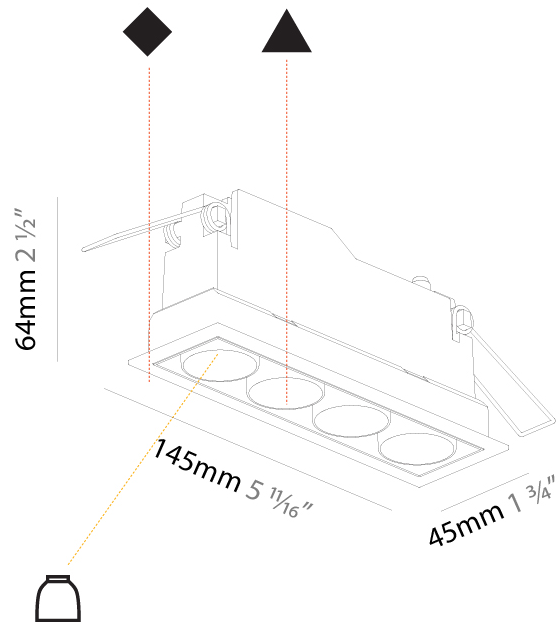

GENERAL

Series: Magiq
Subseries: Magiq 4 Cell Korona
Brand: Prolicht
Division: Architectural
Mounting Type: Recessed
Mounting Location: Ceiling
Subcategory: Downlight

PHYSICAL

Shape: Rectangle
Length (mm): 145
Length (in): 5 ¹¹/₁₆
Width (mm): 45
Width (in): 1 ³/₄
Height (mm): 64
Height (in): 2 ¹/₂
Ceiling Thickness (mm): 5 - 30
Min. Recessing Depth (mm): 100
Min. Recessing Depth (in): 3 ¹⁵/₁₆
Light Distribution: Downlight
Fixture Finish: SSR / BKV / CWI / CRY / HAB / UFT / ITA / RUA / FTG / MYG / LOD / PUS / FRO / FUP / KIA / POP / BLS / SPG / MEY / GOH / GUM / CHC / COM / ABZ / JAG / OBR / MOS / ROR
Holder Finish: WHI / BLK
Fixture Material: Aluminum Die Cast
Cut-out Measurements: 138mm / 5 7/16" x 38mm / 1 1/2"

ELECTRICAL

Lamp Type: LED (Zhaga Standard)
Input Wattage (W): 14.3
Total Output Wattage (W): 13.3
Dimming: Tri-Mode (Non-Dimming and Phase Dimming (120Vac only) and 0-10V Dimming)
Driver Included: No
Driver Location: Remote
Driver Type: Constant Current - Universal
Driver Class: Class 2
Input Voltage (V): 120 - 277
Constant Current (MA): 1050

LED

Number of LEDs: 4
Color Temperature (°K): 2700 / 3000 / 3500 / 4000
Max. Delivered Lumen (lm): Max 880
Nominal Lumen (lm): 880 / 950 / 970 / 990
CRI: >90 CRI
Lamp Life (hrs): 50000

OPTICAL

Reflector: 8 / 14 / 34

RATINGS AND CERTIFICATIONS

Certified By: CSA Certified to UL and CSA Standards
IP rating: IP20