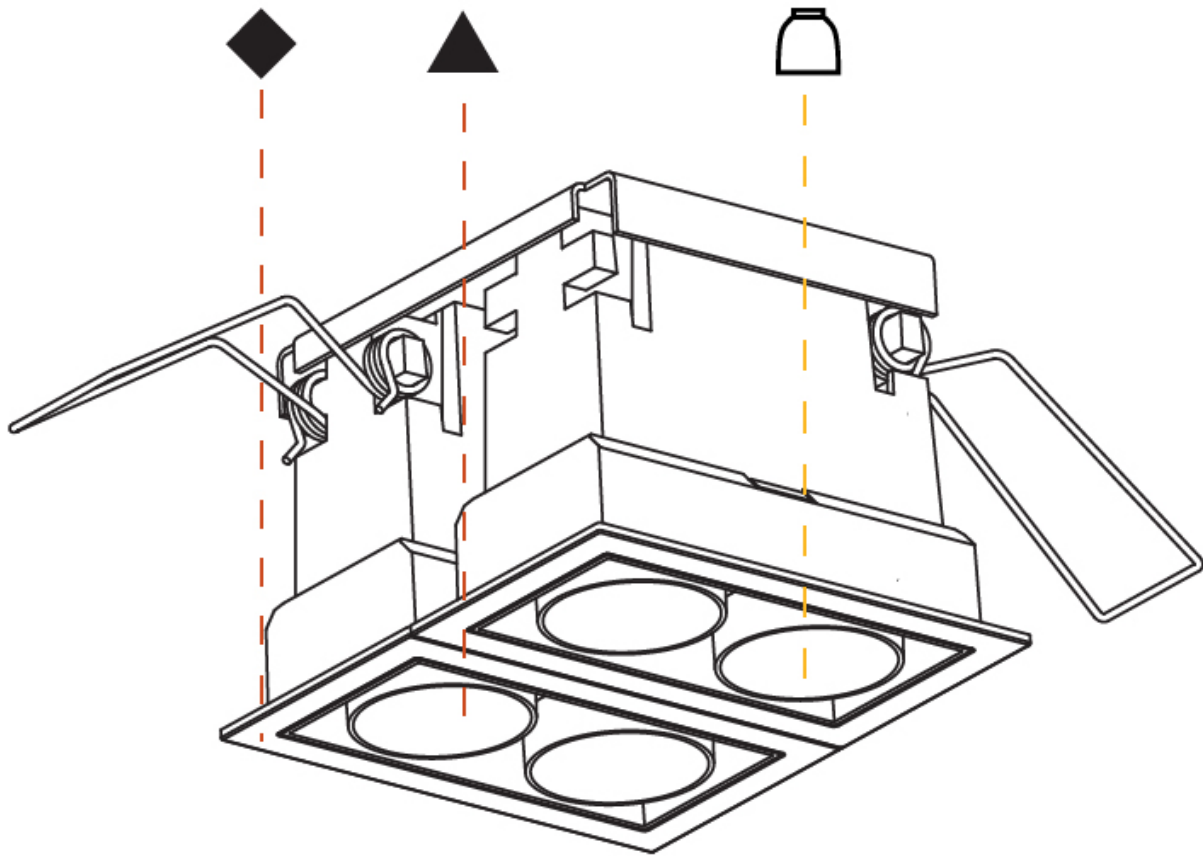

MAGIQ 2X2 CELL KORONA RECESSED

A35637-

PROJECT	_____
TYPE	_____
SPECIFIER	_____
QUANTITY	_____
DATE	_____

A