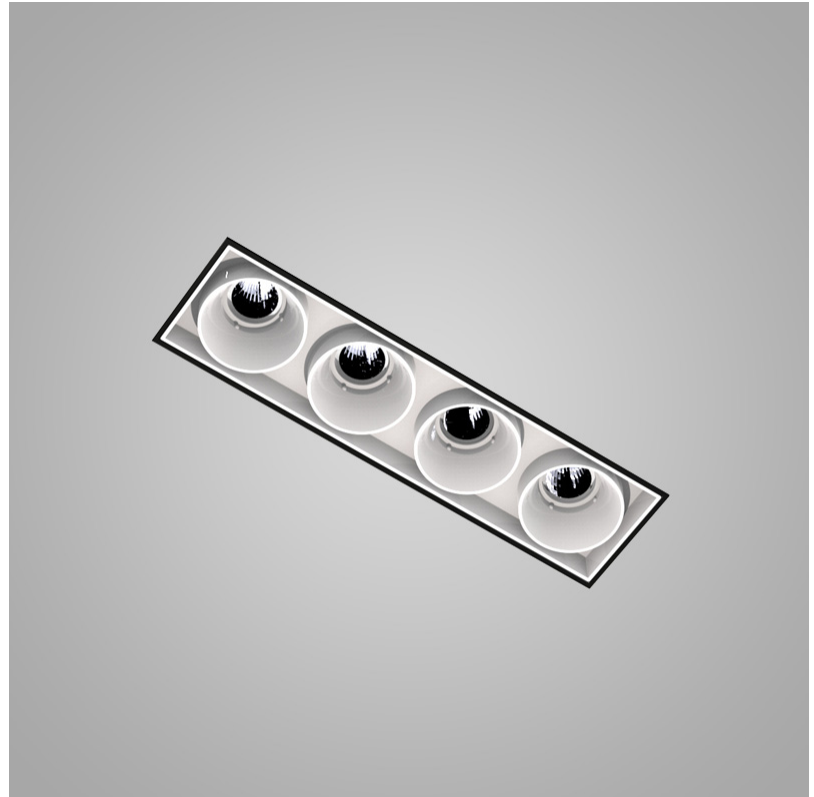

PHYSICAL

Shape: Rectangle
Length (mm): 135
Length (in): 5 ⁵/₁₆
Width (mm): 35
Width (in): 1 ³/₈
Height (mm): 65
Height (in): 2 ⁹/₁₆
Ceiling Thickness (mm): 12.5
Ceiling Thickness (in): 1/2
Min. Recessing Depth (mm): 100
Min. Recessing Depth (in): 3 ¹⁵/₁₆
Light Distribution: Downlight
Weight (kg): 0.403
Weight (lbs): 0.89
Fixture Finish: BLK / WHI
Fixture Material: Aluminum Die Cast
Cut-out Measurements: 142mm / 5 9/16" x 42mm / 1 5/8"
Upon Request: Unique Ceiling Thickness

ELECTRICAL

Lamp Type: LED (Zhaga Standard)
Input Wattage (W): 14.3
Total Output Wattage (W): 13.3
Dimming: Tri-Mode (Non-Dimming and Phase Dimming (120Vac only) and 0-10V Dimming)
Driver Included: No
Driver Location: Recessed Housing
Driver Type: Constant Current - Universal
Driver Class: Class 2
Housing: See components
Input Voltage (V): 120 - 277
Constant Current (MA): 1050

LED

Number of LEDs: 4
Color Temperature (°K): 2700 / 3000 / 3500 / 4000
Max. Delivered Lumen (lm): 750 / 850 / 862 / 880
CRI: >90 CRI
Lamp Life (hrs): 50000
Upon Request: Special Color Temperature

OPTICAL

Reflector: 8 / 18 / 34
Upon Request: Special Beam Angles

RATINGS AND CERTIFICATIONS

Certified By: CSA Certified to UL and CSA Standards
IP rating: IP20

PROJECT	_____
TYPE	_____
SPECIFIER	_____
QUANTITY	_____
DATE	_____