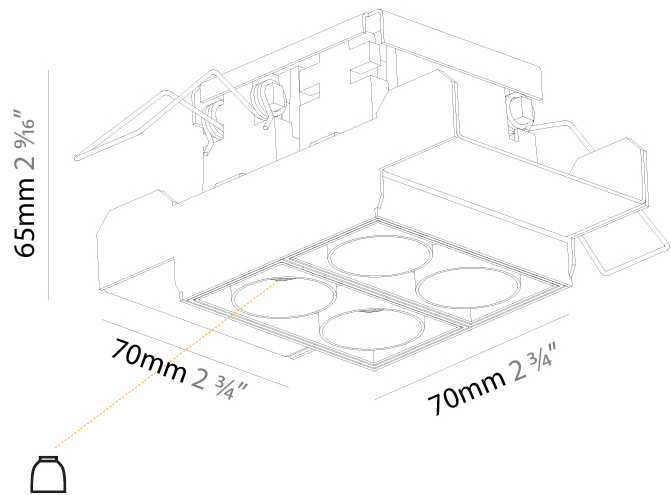

GENERAL

Series: Magiq
Subseries: Magiq 2x2 Cell
Brand: Prolicht
Division: Architectural
Mounting Type: Trimless
Mounting Location: Ceiling
Subcategory: Downlight

PHYSICAL

Shape: Square
Length (mm): 70
Length (in): 2 3/4
Width (mm): 70
Width (in): 2 3/4
Height (mm): 65
Height (in): 2 9/16
Ceiling Thickness (mm): 12.5
Ceiling Thickness (in): 1/2
Min. Recessing Depth (mm): 100
Min. Recessing Depth (in): 3 15/16
Light Distribution: Downlight
Weight (kg): 0.428
Weight (lbs): 0.94
Fixture Finish: BLK / WHI
Fixture Material: Aluminum Die Cast
Cut-out Measurements: 82mm / 3 1/4" x 42mm / 1 5/8"
Upon Request: Unique Ceiling Thickness

ELECTRICAL

Lamp Type: LED (Zhaga Standard)
Input Wattage (W): 14.3
Total Output Wattage (W): 13.2
Dimming: Tri-Mode (Non-Dimming and Phase Dimming (120Vac only) and 0-10V Dimming)
Driver Included: No
Driver Location: Recessed Housing
Driver Type: Constant Current - Universal
Driver Class: Class 2
Housing: See components
Input Voltage (V): 120 - 277
Constant Current (MA): 1050

LED

Number of LEDs: 4
Color Temperature (°K): 2700 / 3000 / 3500 / 4000
Max. Delivered Lumen (lm): 780 / 830 / 833 / 850
CRI: >90 CRI
Lamp Life (hrs): 50000
Upon Request: Special Color Temperature

OPTICAL

Reflector: 10 / 20 / 40
Upon Request: Special Beam Angles

RATINGS AND CERTIFICATIONS

Certified By: CSA Certified to UL and CSA Standards
IP rating: IP20