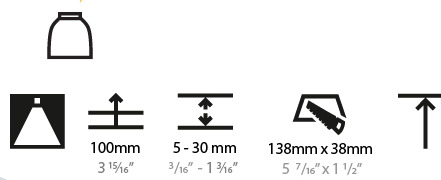

PHYSICAL

Shape: Rectangle
Length (mm): 145
Length (in): 5 ¹¹/₁₆
Width (mm): 45
Width (in): 1 ³/₄
Height (mm): 64
Height (in): 2 ¹/₂
Ceiling Thickness (mm): 10 / 12.5 / 15 / 25 / 30
Ceiling Thickness (in): 3/8 or 1/2 or 9/16 or 1 or 1 3/16
Min. Recessing Depth (mm): 100
Min. Recessing Depth (in): 3 ¹⁵/₁₆
Light Distribution: Downlight
Weight (kg): 0.265
Weight (lbs): 0.58
Fixture Finish: SSR / BKV / CWI / CRY / HAB / UFT / ITA / RUA / FTG / MYG / LOD / PUS / FRO / FUP / KIA / POP / BLS / SPG / MEY / GOH / GUM / CHC / COM / ABZ / JAG / OBR / MOS / ROR
Holder Finish: WHI / BLK
Fixture Material: Aluminum Die Cast
Cut-out Measurements: 138mm / 5 7/16" x 38mm / 1 1/2"

ELECTRICAL

Lamp Type: LED (Zhaga Standard)
Input Wattage (W): 14.3
Total Output Wattage (W): 13.3
Dimming: Tri-Mode (Non-Dimming and Phase Dimming (120Vac only) and 0-10V Dimming)
Driver Included: No
Driver Location: Remote
Driver Type: Constant Current - Universal
Driver Class: Class 2
Input Voltage (V): 120 - 277
Constant Current (MA): 1050
Upon Request: Lutron

LED

Number of LEDs: 4
Color Temperature (°K): 2700 / 3000 / 3500 / 4000
Max. Delivered Lumen (lm): Max 781 / 843 / 860 / 878
Nominal Lumen (lm): 880 / 954 / 970 / 990
CRI: >90 CRI
Lamp Life (hrs): 50000

OPTICAL

Reflector: 8 / 14 / 34

RATINGS AND CERTIFICATIONS

Certified By: CSA Certified to UL and CSA Standards
IP rating: IP20