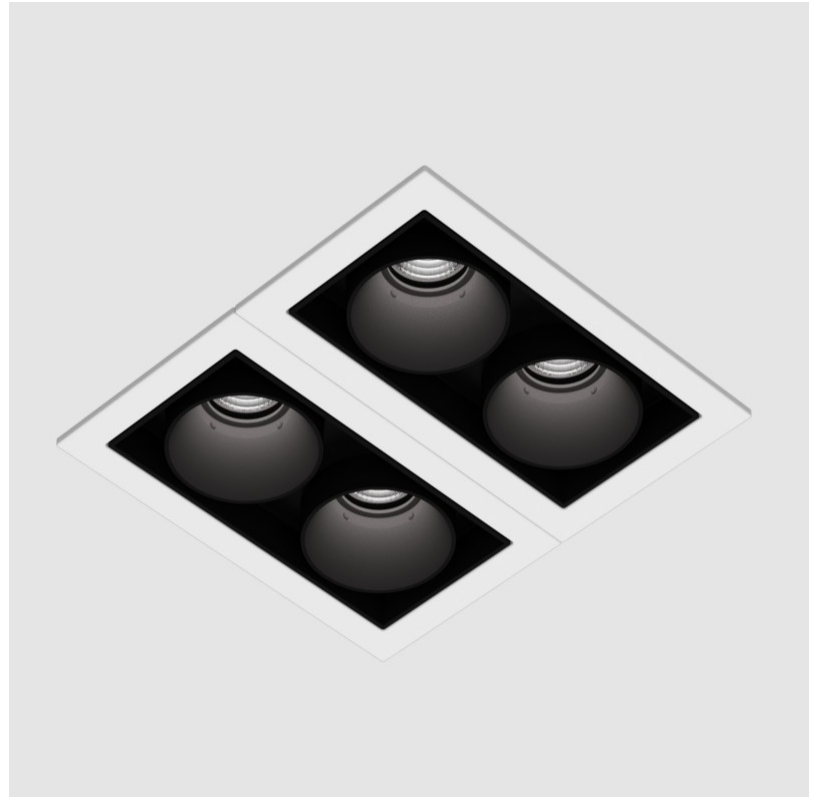

PHYSICAL

Shape: Square
Length (mm): 90
Length (in): 3 ⁹/₁₆
Width (mm): 80
Width (in): 3 ¹/₈
Height (mm): 64
Height (in): 2 ¹/₂
Ceiling Thickness (mm): 10 / 12.5 / 15 / 25 / 30
Ceiling Thickness (in): 3/8 or 1/2 or 9/16 or 1 or 1 3/16
Min. Recessing Depth (mm): 100
Min. Recessing Depth (in): 3 ¹⁵/₁₆
Light Distribution: Downlight
Weight (kg): 0.323
Weight (lbs): 0.71
Fixture Finish: SSR / BKV / CWI / CRY / HAB / UFT / ITA / RUA / FTG / MYG / LOD / PUS / FRO / FUP / KIA / POP / BLS / SPG / MEY / GOH / GUM / CHC / COM / ABZ / JAG / OBR / MOS / ROR
Holder Finish: WHI / BLK
Fixture Material: Aluminum Die Cast
Cut-out Measurements: 73mm / 2 7/8" x 83mm / 3 1/4"

ELECTRICAL

Lamp Type: LED (Zhaga Standard)
Input Wattage (W): 14.3
Total Output Wattage (W): 13
Dimming: Tri-Mode (Non-Dimming and Phase Dimming (120Vac only) and 0-10V Dimming)
Driver Included: No
Driver Location: Recessed Housing
Driver Type: Constant Current - Universal
Driver Class: Class 2
Housing: See components
Input Voltage (V): 120 - 277
Constant Current (MA): 1050

LED

Number of LEDs: 4
Color Temperature (°K): 2700 / 3000 / 3500 / 4000
Max. Delivered Lumen (lm): 781 / 852 / 869 / 887
Nominal Lumen (lm): 880 / 930 / 941 / 960
CRI: >90 CRI
Lamp Life (hrs): 50000

OPTICAL

Reflector°: 8 / 18 / 34

RATINGS AND CERTIFICATIONS

Certified By: CSA Certified to UL and CSA Standards
IP rating: IP20